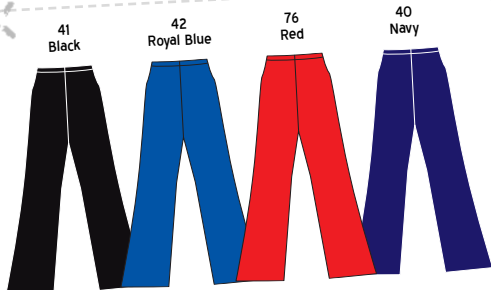

Cotton Jazz/Rock Pants

Design 8540
Colours As illustrated
Size XS, S M, L XL

Other Italian cotton colours
to Special Order