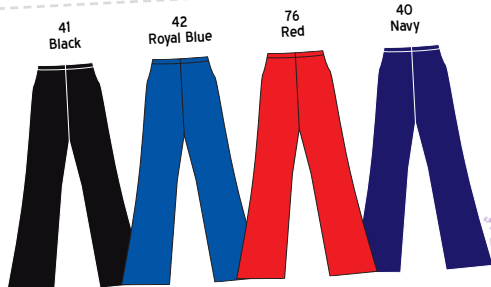

All other Italian Silkskin colours to Special Order

41  
Black

44  
White

35  
Ash

39  
Charcoal

Cotton Capri 3/4 Tights

Design 913  
Colours As illustrated  
Size S M. L XL

All other Italian Cotton colours to Special Order

41  
Black

**Luxury Velvet Jazz Pants**

Design 8138  
Colours 41 Black  
Size S M L XL

Other Italian Velvet colours available to Special Order

41  
Black

**Tactel Trousers**

Design 1455  
Colours 41 Black  
Size S M L XL

41  
Black

42  
Royal Blue

76  
Red

40  
Navy

**Cotton Jazz/Rock Pants**

Design 8540  
Colours As illustrated  
Size XS S M L XL

Other Italian Cotton colours to Special Order

41  
Black

**Stirrup Footed Shimmer Tights**

Design 7116  
Colours Light Toast  
Size A - Petite C - Medium  
B - Small D - Large

Perlastan  
Fibres