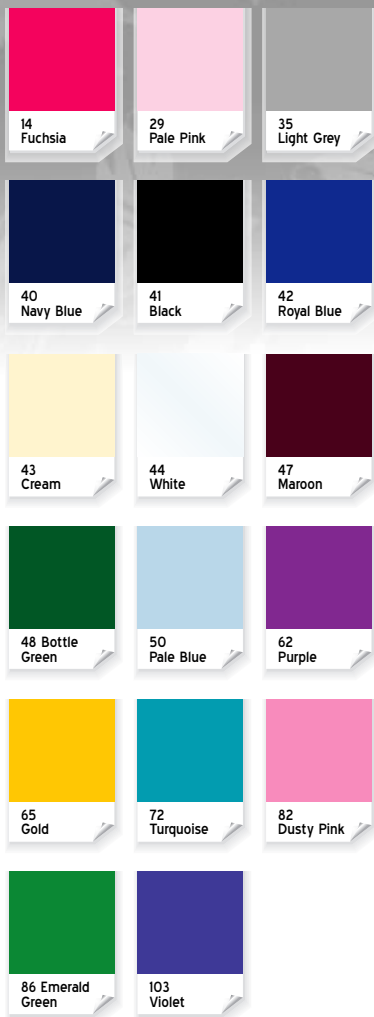

ITALIAN CREPE NYLON COLOURS