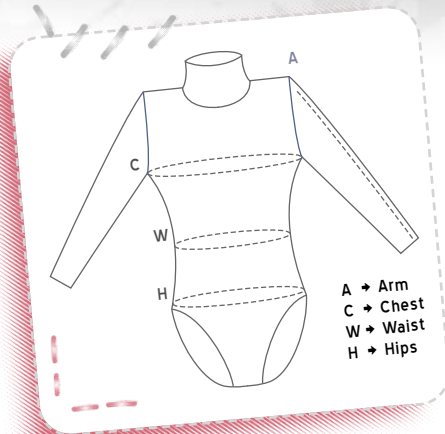

There are several other Lycra Fashion Colours available - please request swatches if required.

ITALIAN VELVET COLOURS

ITALIAN SILKSKIN COLOURS

Size Chart

If you are in doubt about your Carita House size please state as much information about your measurements as possible i.e. waist, bust, height, inside leg, and we will do our best to size you correctly to our garments.

FEMALE

Sizes for Silkskin/Cotton/Velvet/Supplex Items		XXS	XS	S	M	L	XL						
Chest	inches	24 - 26	26 - 28	30 - 32	34 - 36	38 - 40	42 - 44						
	cm	61 - 66	66 - 71	76 - 81	86 - 91	97 - 102	107 - 112						
Waist	inches	23 - 25	25 - 27	23 - 27	25 - 26	28 - 30	32 - 34						
	cm	58 - 64	64 - 69	58 - 69	64 - 66	71 - 76	81 - 86						
Hips	inches	26 - 29	29 - 31	32 - 34	36 - 38	40 - 42	44 - 46						
	cm	66 - 74	74 - 79	81 - 87	91 - 97	102 - 106	107 - 112						
Height	ft. inches	3' 5" - 3' 10"	4' 2" - 4' 7"	5' 0" - 5' 4"	5' 6" - 5' 8"	5' 10" - 6' 0"	6' 0"*						
	cm	104 - 116	128 - 140	152 - 164	168 - 173	178 - 183	185+						
Sizes for Girls' Crepe Items		26	28	30	32	34	36	38	40	42	44	46	48
Chest	inches	24/25	25/26	26/27	27/28	30	32	34	36	38	40	42	44
	cm	61/63	63/66	66/69	69/71	76	81	86	91	97	102	107	112
Waist	inches	23/24	24/25	25/26	26/27	23	27	25	26	28	30	32	34
	cm	58/61	61/64	64/66	66/69	58	69	64	66	71	76	81	86
Hips	inches	26/28	29	29/30	30/31	32	33/34	36	38	40	42	44	46
	cm	66/71	74	74/76	76/79	81	84/87	91	97	102	106	107	112
Height	ft. inches	3' 5"	3' 10"	4' 2"	4' 7"	5' 0"	5' 4"	5' 6"	5' 8"	5' 10"	6' 0"	6' 0"*	6' 0"*
	cm	104	116	128	140	152	164	168	173	178	183	185+	185+